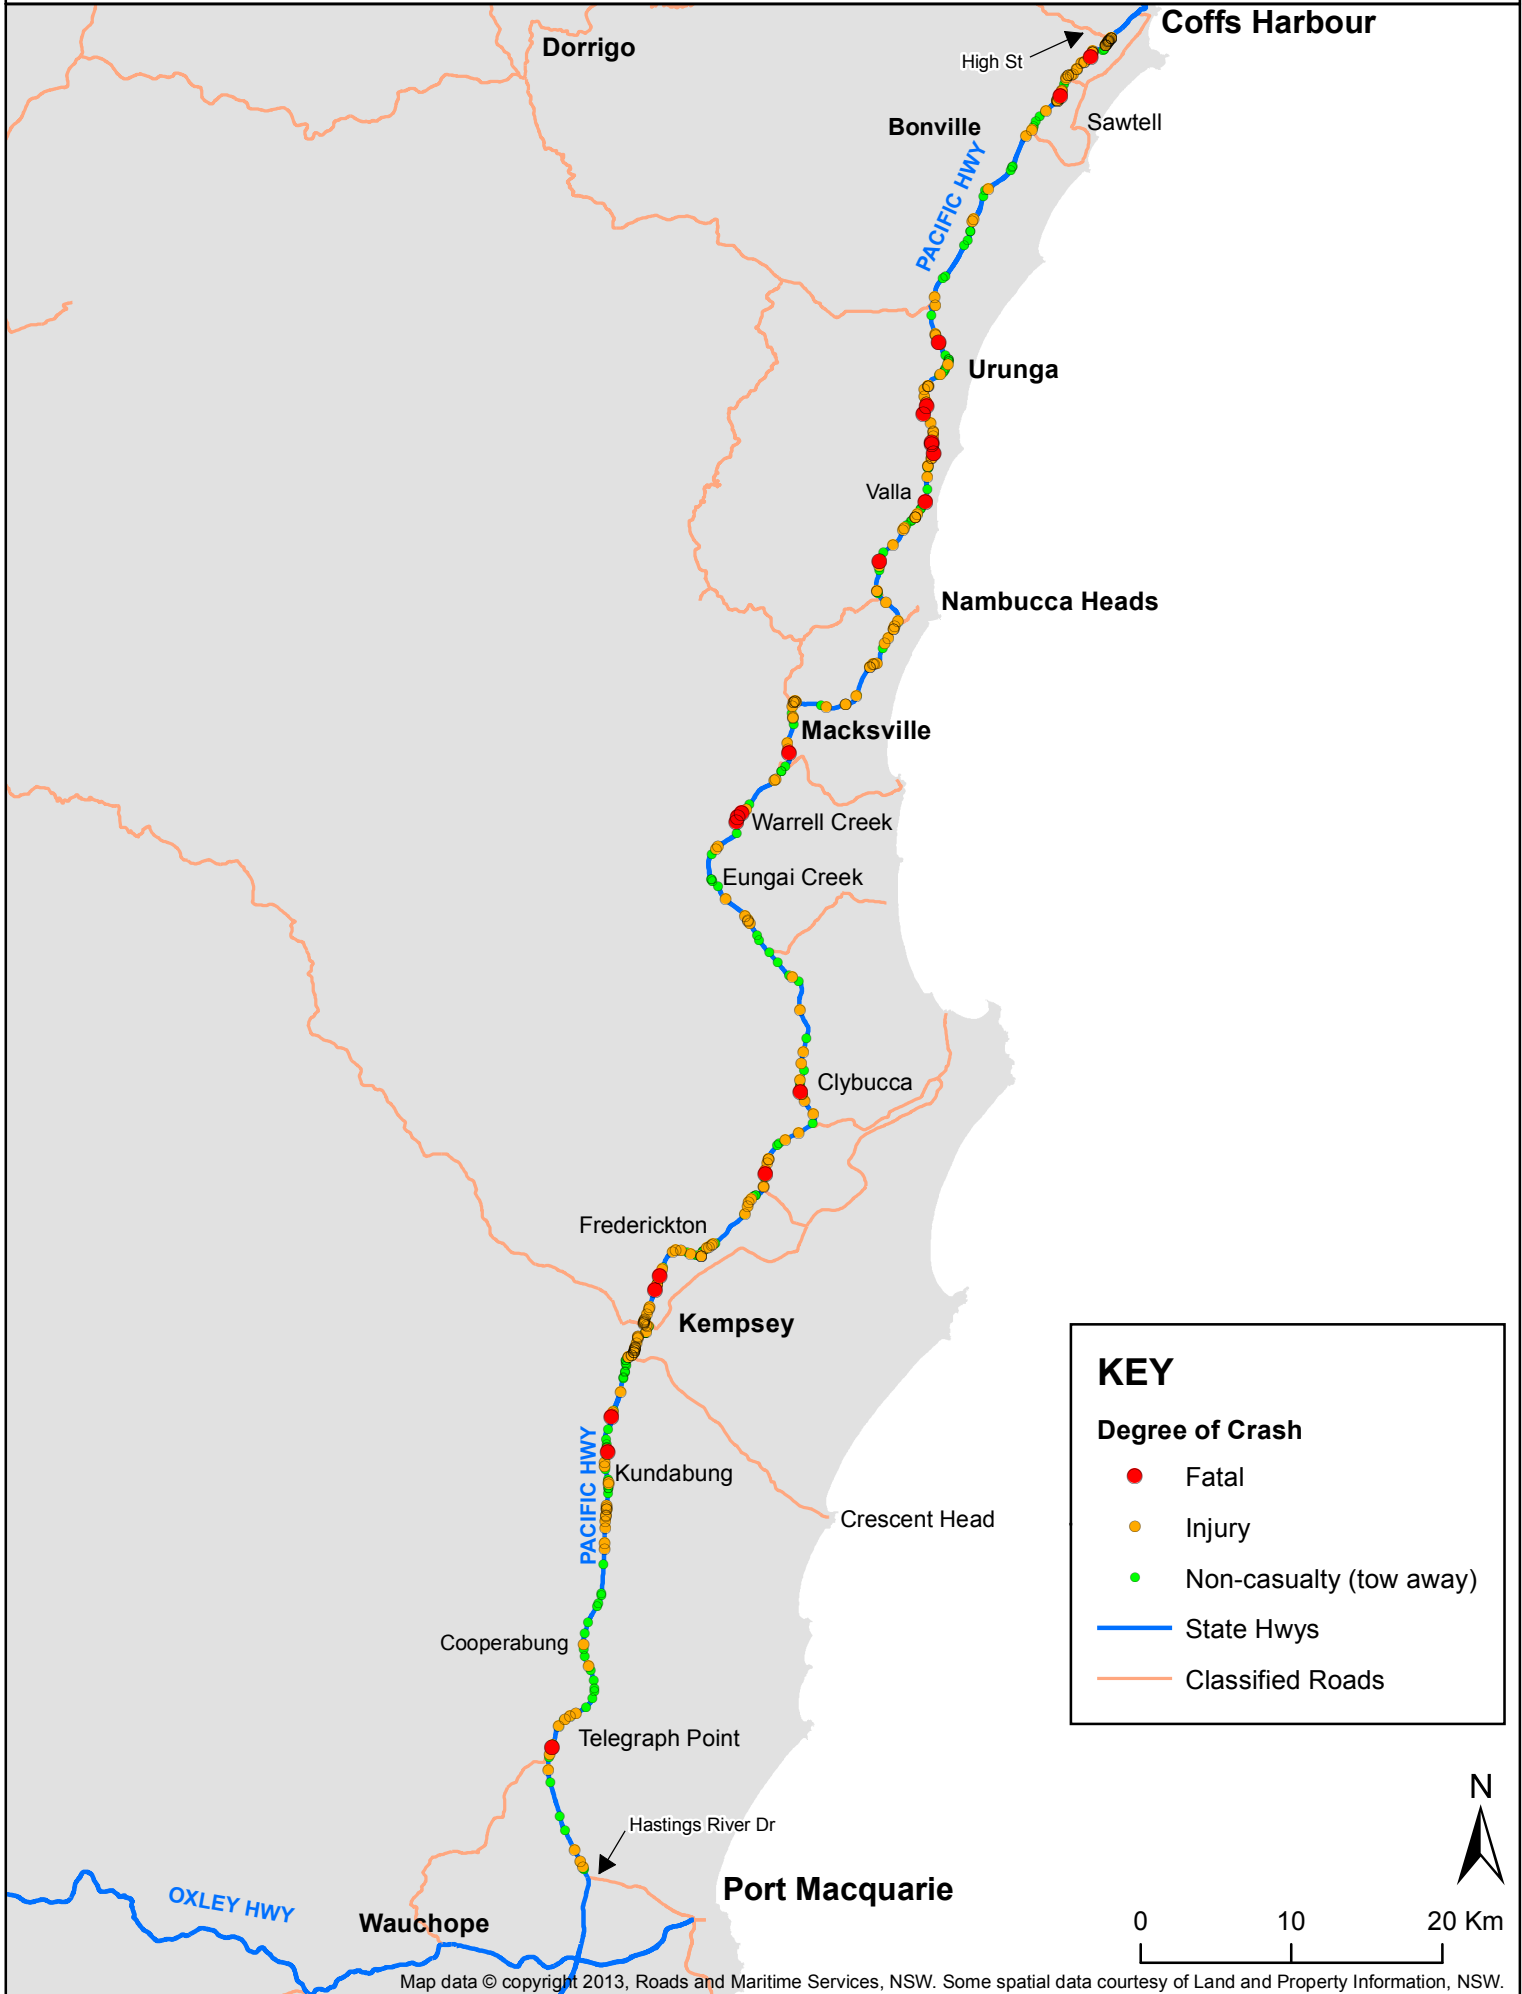

Pacific Highway Crashes - Port Macquarie to Coffs Harbour

North of Hastings River Dr, near Port Macquarie to High St, Coffs Harbour

Reporting Years: 2009 - 2011

Transport
Centre for
Road Safety

KEY

Degree of Crash

- Fatal
- Injury
- Non-casualty (tow away)

— State Hwys

— Classified Roads

Map data © copyright 2013, Roads and Maritime Services, NSW. Some spatial data courtesy of Land and Property Information, NSW.