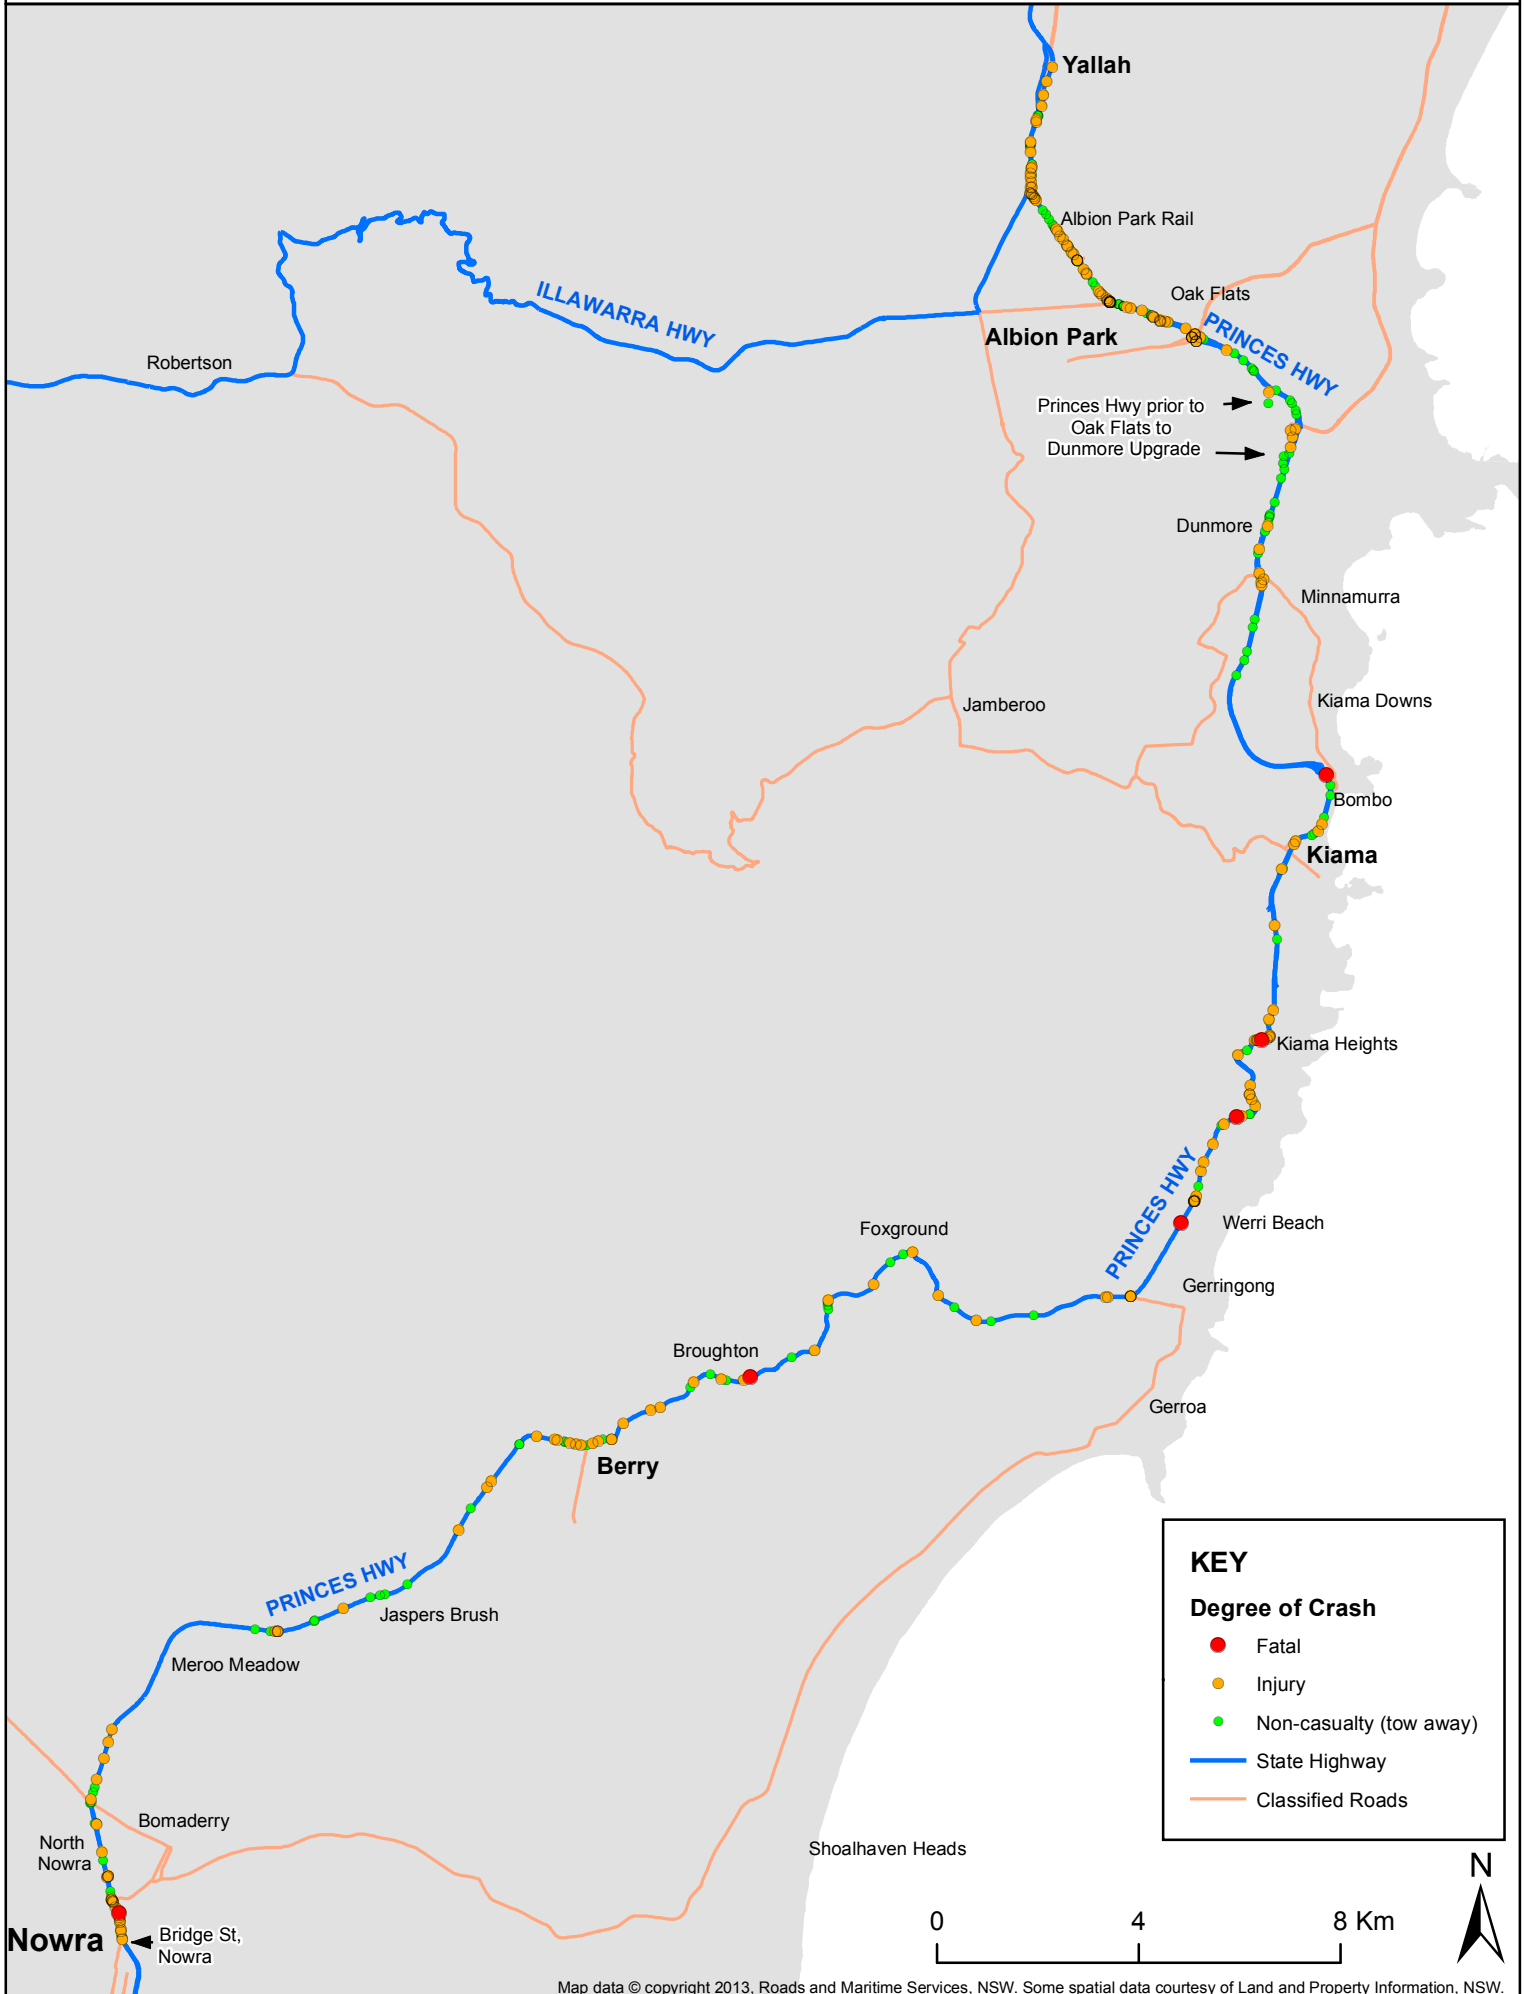

Princes Highway Crashes - Yallah to Nowra

Yallah to Bridge St, Nowra

Reporting: Years 2009 - 2011

Transport
Centre for
Road Safety

KEY

Degree of Crash

- Fatal
- Injury
- Non-casualty (tow away)
- State Highway
- Classified Roads