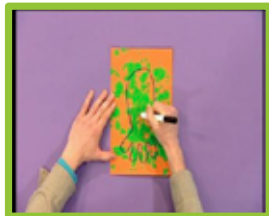

## Splat Monsters

To create Splat Monsters you will need:  
paint, paper, felt-tip pen and glue

**Step 1**  
Splat some paint all over the paper.

**Step 2**  
On one of the pieces of paper draw a monster. Draw some eyes on white circles of paper and stick them on.

**Step 3**  
Cut out your monster. And stick to different coloured paper

Why not try making lots of splat monsters