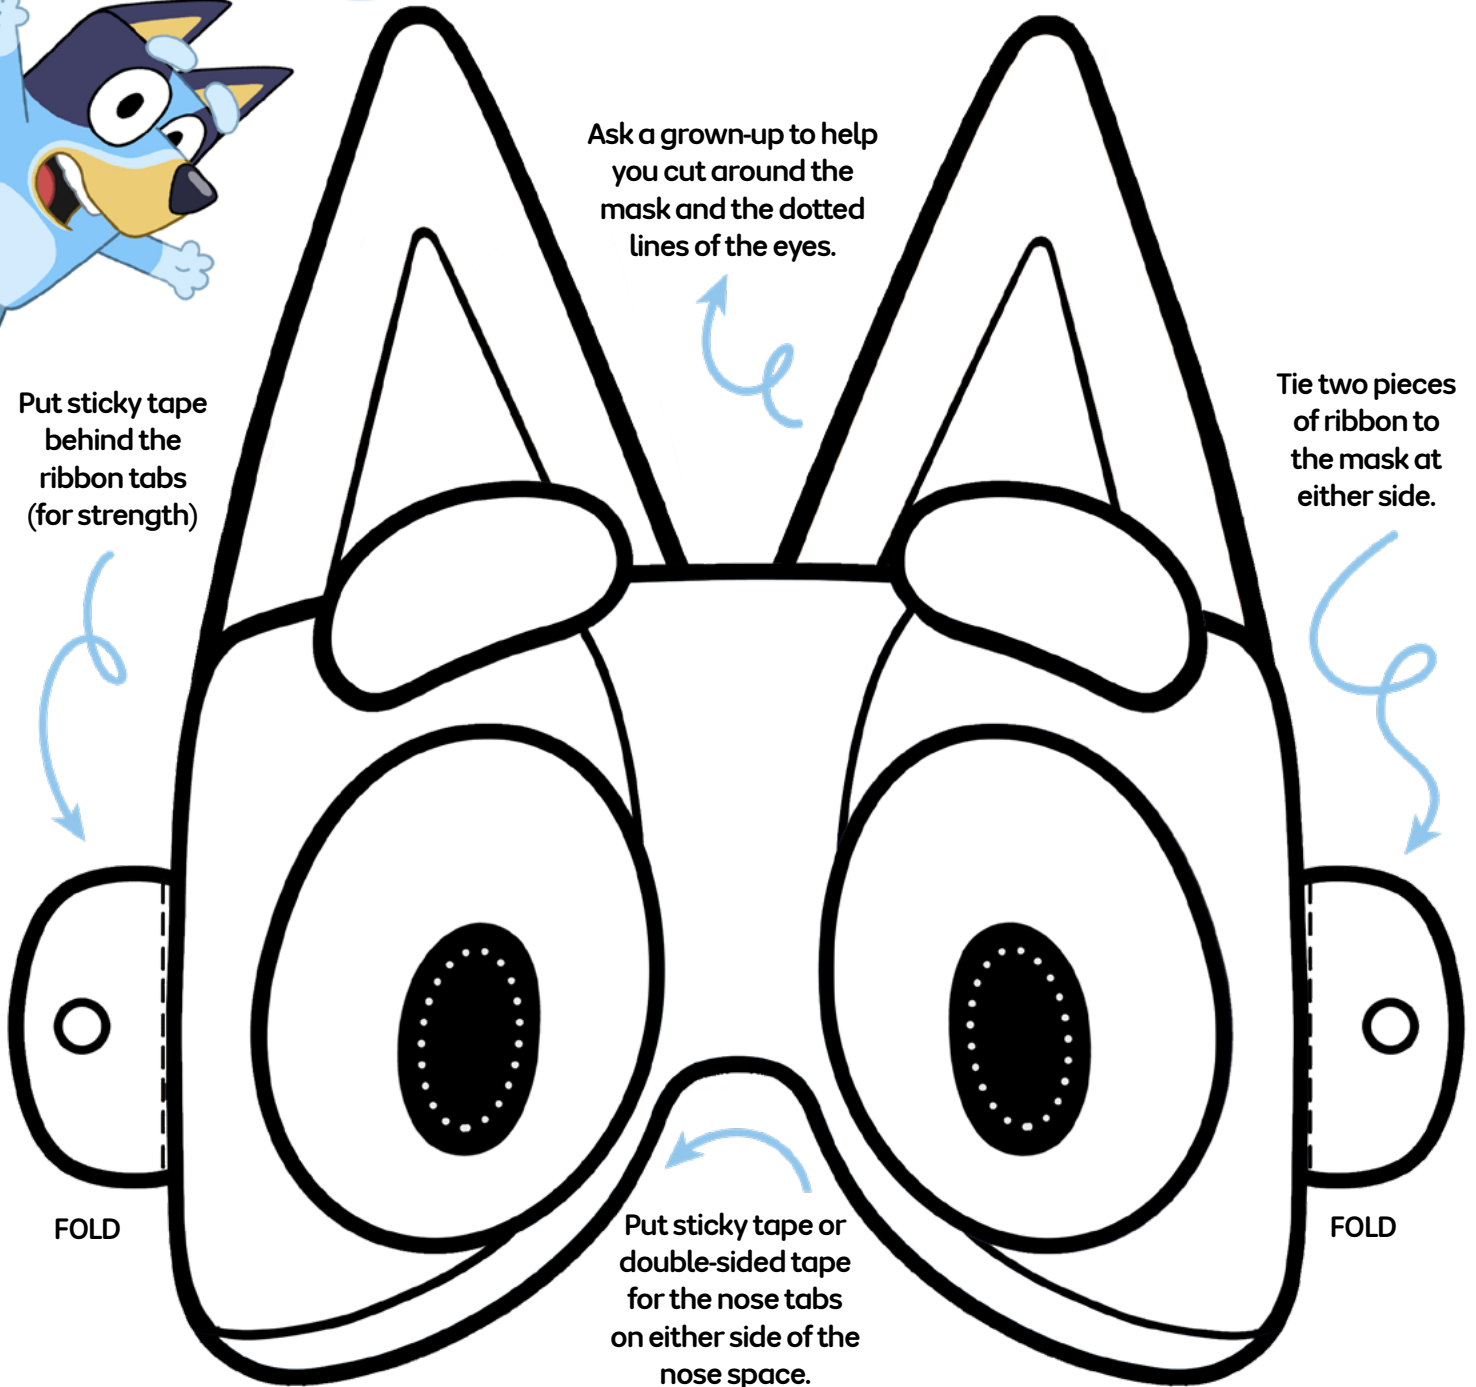

Bluey

BLUEY PAPER MASK

just colour and play

Put sticky tape behind the ribbon tabs (for strength)

Ask a grown-up to help you cut around the mask and the dotted lines of the eyes.

Tie two pieces of ribbon to the mask at either side.

FOLD

FOLD

Put sticky tape or double-sided tape for the nose tabs on either side of the nose space.

FOLD FOLD

FOLD FOLD

Put sticky tape on the tabs that attach the nose to the mask.

Sticky tape.

Bluey

BINGO PAPER MASK

just colour and play

Ask a grown-up to help you cut around the mask and the dotted lines of the eyes.

Put sticky tape behind the ribbon tabs (for strength)

Tie two pieces of ribbon to the mask at either side.