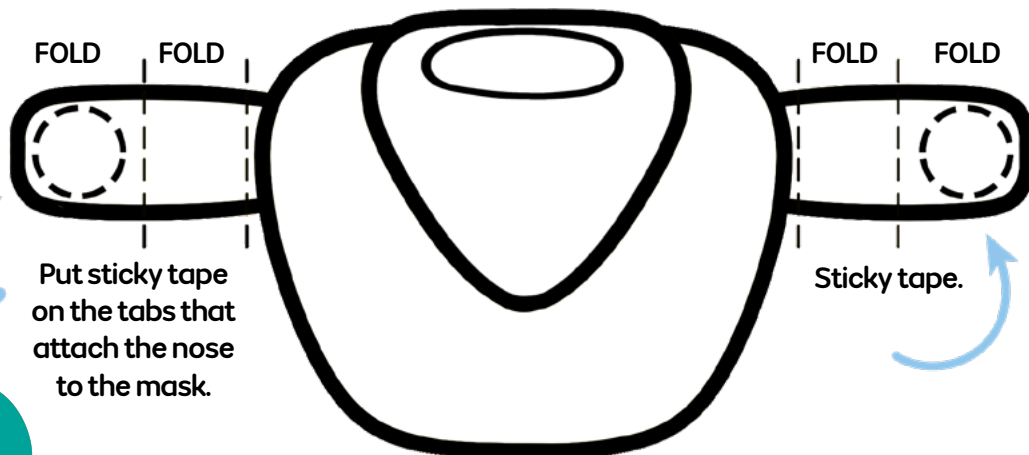

Bluey

BLUEY PAPER MASK

just colour and play

Put sticky tape behind the ribbon tabs (for strength)

Ask a grown-up to help you cut around the mask and the dotted lines of the eyes.

Tie two pieces of ribbon to the mask at either side.

FOLD

FOLD

Put sticky tape or double-sided tape for the nose tabs on either side of the nose space.

FOLD FOLD

FOLD FOLD

Put sticky tape on the tabs that attach the nose to the mask.

Sticky tape.

Bluey

BINGO PAPER MASK

just colour and play

Ask a grown-up to help you cut around the mask and the dotted lines of the eyes.

Put sticky tape behind the ribbon tabs (for strength)

Tie two pieces of ribbon to the mask at either side.